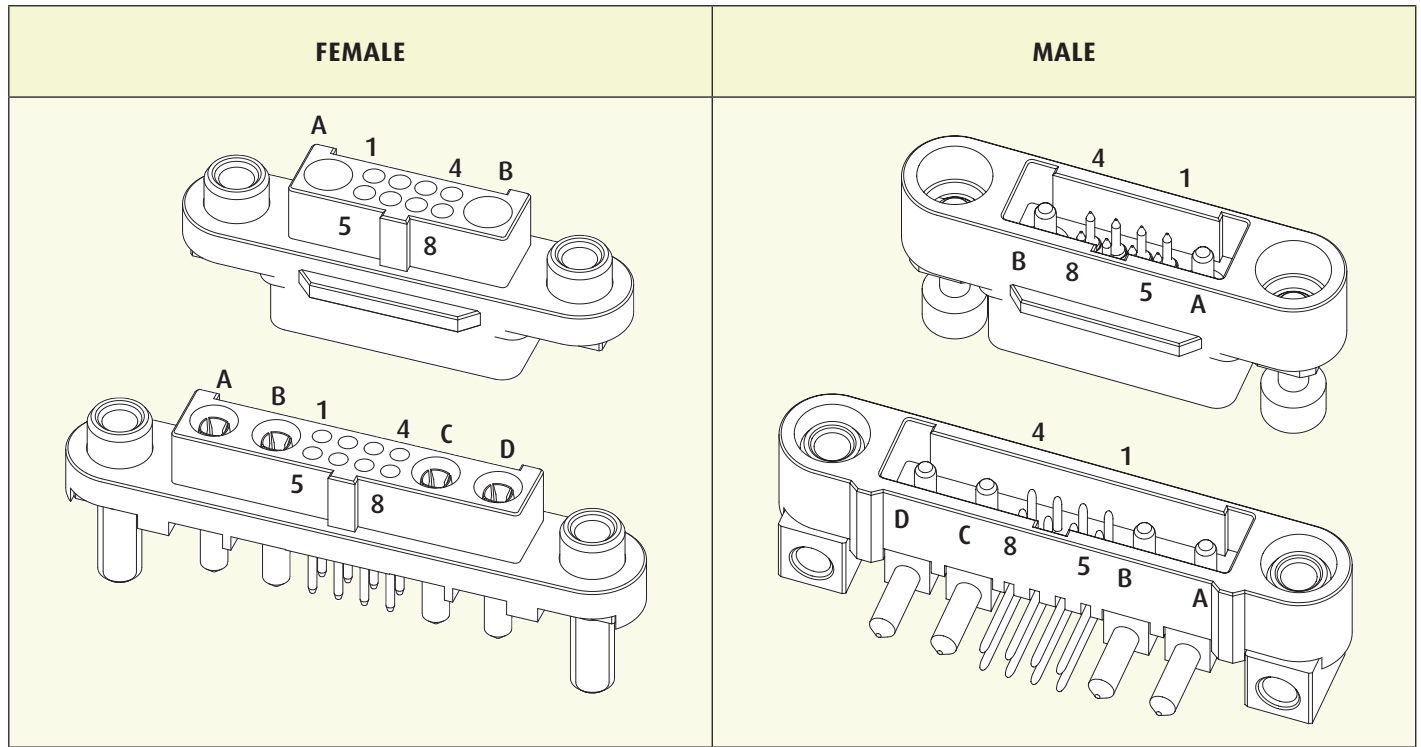

# Gecko-MT Pin Numbering

# Gecko-MT Mating Profiles

		FEMALE	
		VERTICAL THROUGHBOARD	CABLE
MALE	HORIZONTAL THROUGHBOARD	<p>Standard: 10.05 Reverse Fix: 9.15</p>	<p>Standard: 12.70 max Reverse Fix: 11.90 max</p>
	CABLE	<p>10.95 max</p>	<p>13.35 max</p>

All dimensions in mm.

Patent Published