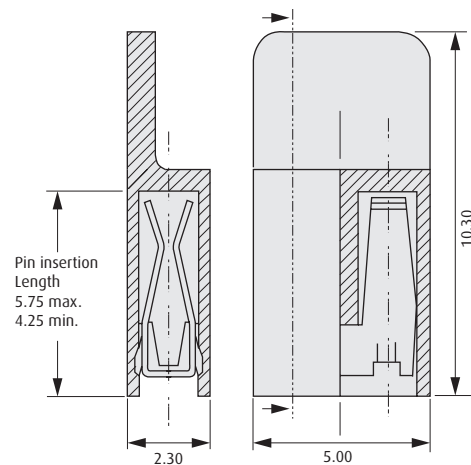

M20 Connectors

Jumper Sockets

- Flexible handle for ease of location and withdrawal.
- Suitable for use with male connectors on pages 127 to 134.

2.54mm (.100") PITCH

CLOSED TOP WITH FLEXIBLE HANDLE

Black, Grey, Red, Blue

CLOSED TOP WITH HANDLE

Black, Grey, Red

HOW TO ORDER

M XXXX - XX

SERIES CODE

FINISH

05	Gold	Ⓟ
46	Tin	Ⓟ

TYPE

14mm FLEXIBLE HANDLE		10mm FLEXIBLE HANDLE		SOLID HANDLE	
7680	Grey	7684	Grey	7965	Grey
7681	Red	7685	Red	7966	Red
7682	Black	7686	Black	7967	Black
7683	Blue	7687	Blue		

All dimensions in mm.

www.harwin.com