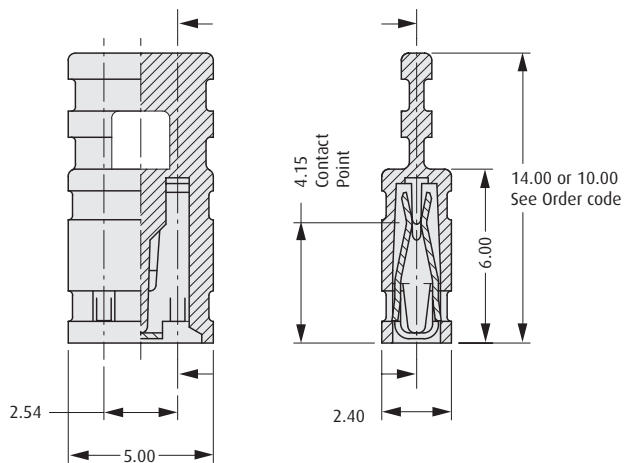

M20 Connectors

Jumper Sockets

- Flexible handle for ease of location and withdrawal.
- Suitable for use with male connectors on pages 127 to 134.

2.54mm (.100") PITCH

CLOSED TOP WITH FLEXIBLE HANDLE

Black, Grey, Red, Blue

CLOSED TOP WITH HANDLE

Black, Grey, Red

HOW TO ORDER

M XXXX - XX

SERIES CODE

FINISH

05	Gold	Ⓟ
46	Tin	Ⓟ

TYPE

14mm FLEXIBLE HANDLE		10mm FLEXIBLE HANDLE		SOLID HANDLE	
7680	Grey	7684	Grey	7965	Grey
7681	Red	7685	Red	7966	Red
7682	Black	7686	Black	7967	Black
7683	Blue	7687	Blue		

All dimensions in mm.

www.harwin.com