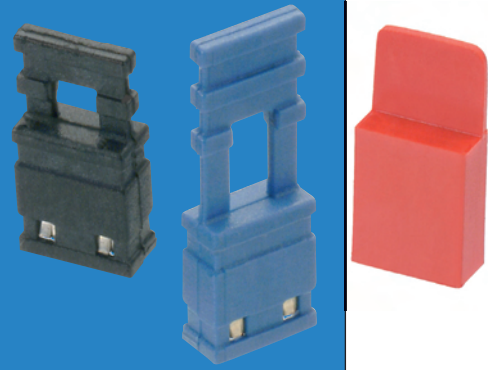

M20 Connectors

Jumper Sockets

- Flexible handle for ease of location and withdrawal.
- Suitable for use with male connectors on pages 127 to 134.

2.54mm (.100") PITCH

CLOSED TOP WITH FLEXIBLE HANDLE

Black, Grey, Red, Blue

CLOSED TOP WITH HANDLE

Black, Grey, Red

HOW TO ORDER

M XXXX - XX

SERIES CODE

FINISH

05	Gold	Ⓟ
46	Tin	Ⓟ

TYPE

14mm FLEXIBLE HANDLE		10mm FLEXIBLE HANDLE		SOLID HANDLE	
7680	Grey	7684	Grey	7965	Grey
7681	Red	7685	Red	7966	Red
7682	Black	7686	Black	7967	Black
7683	Blue	7687	Blue		

All dimensions in mm.

www.harwin.com